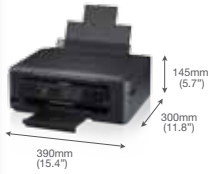

Color INKJET ALL-IN-ONE PRINTER
Print | Copy | Scan

Epson ME™ Office 535

SPECIFICATIONS